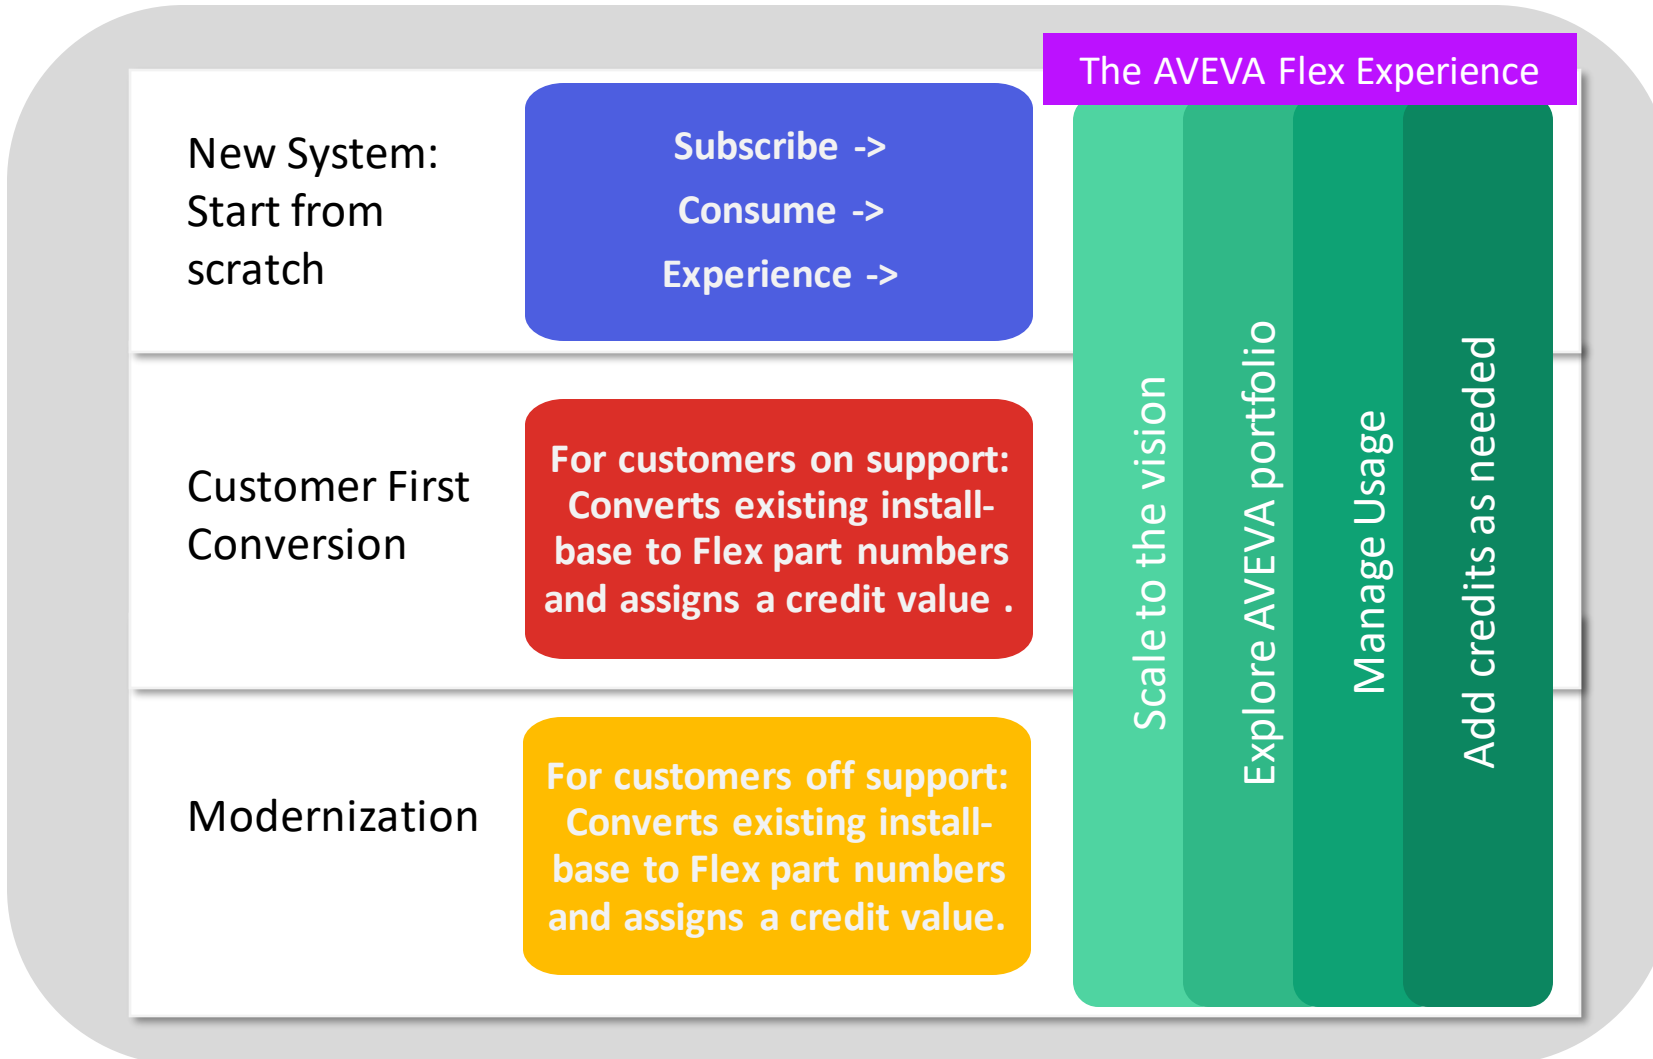

*Every Flex contract comes with a free development license

AVEVA Operations Control

Named User-based Licensing!

3 Core packages

Included with each core package

Add-ons to extend core packages

Destination Flex

How to get there

- Fine tune usage
- Easier inventory management
- Lock in pricing for 3 years
- Fast license fulfillment
- Low risk software evaluation
- Ability to trade-in software
- Supports current software version