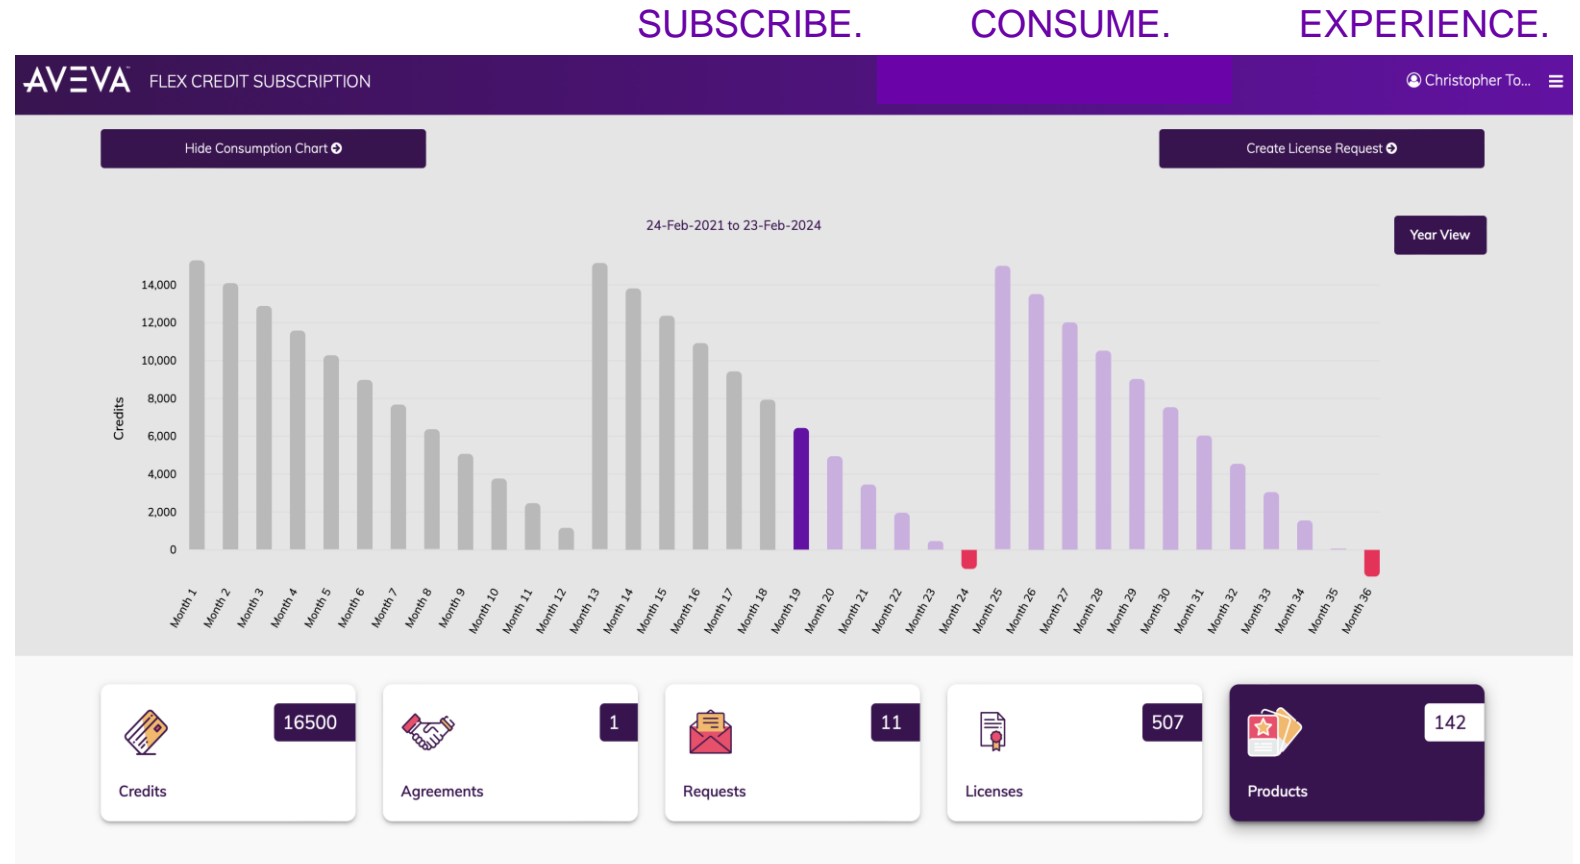

A Unique Subscription Architecture

AVEVA's comprehensive portfolio, unlocked by AVEVA Flex

- Accelerate time to value
- flexible
- scalable
- trusted industrial hybrid SaaS solutions

AVEVA is a leader in industrial digital transformation