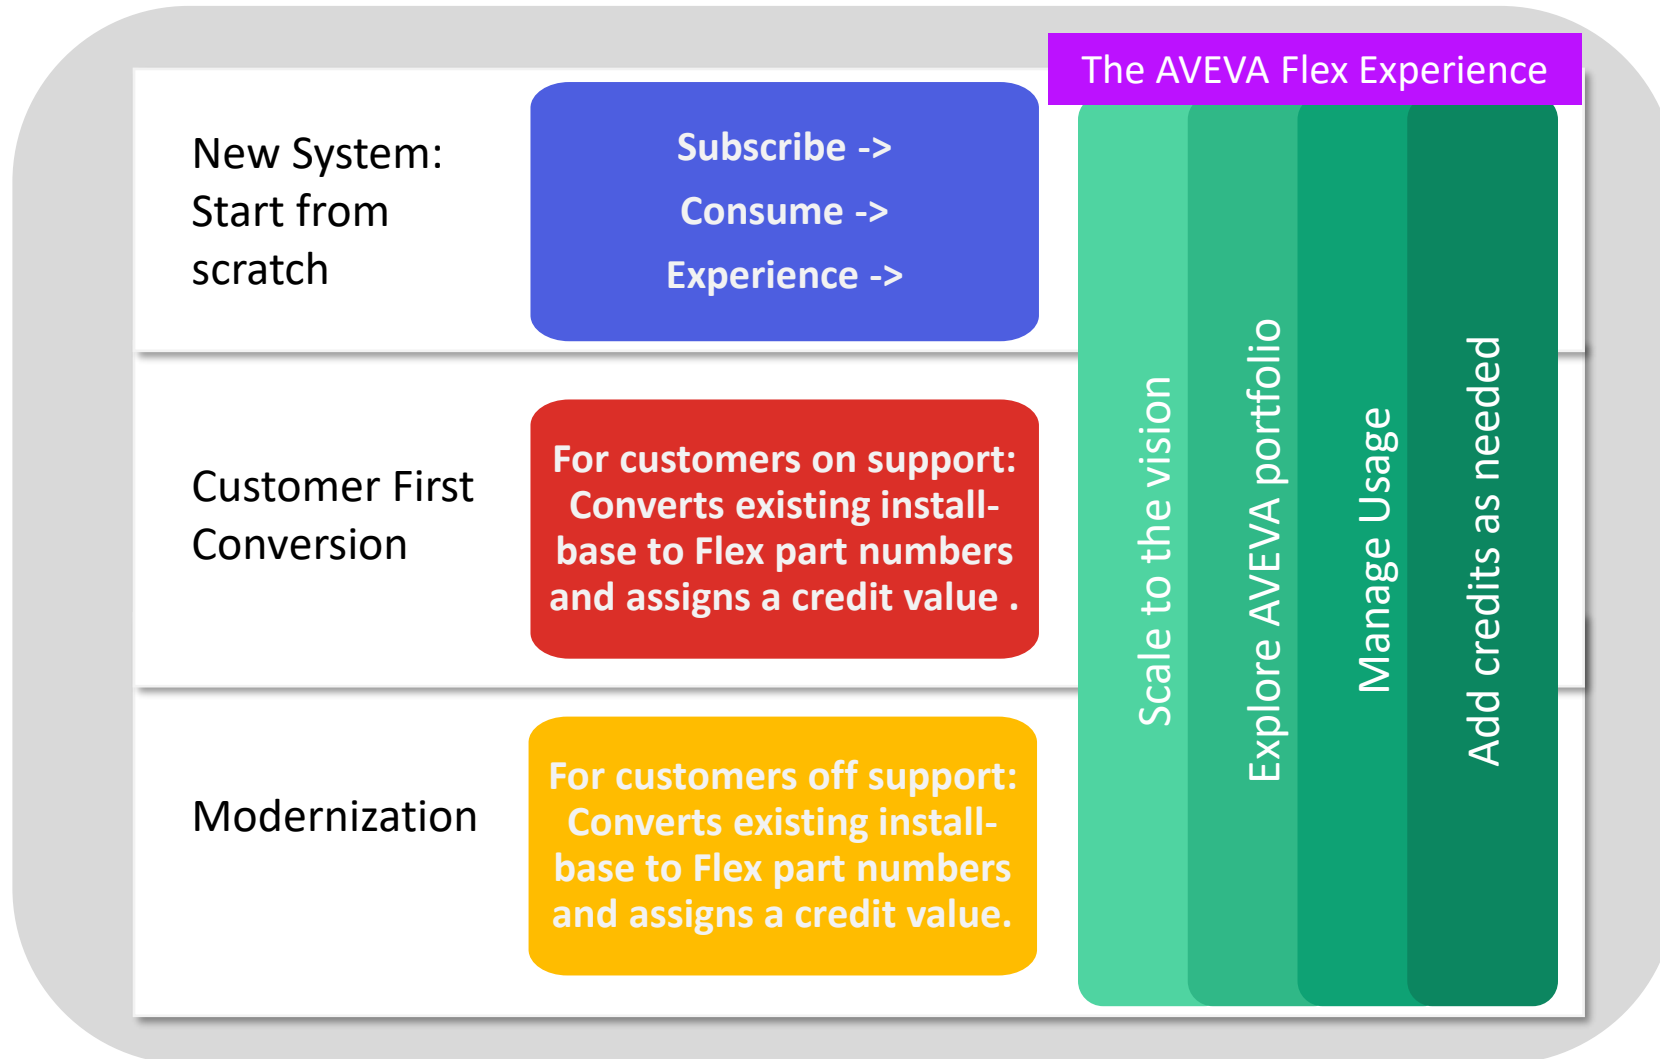

## Evolving HMI/SCADA to Operations Control

3 Core packages

Included with each core package

Add-ons to extend core packages

\*Includes AVEVA Historian

# Destination Flex

How to get there

- Fine tune usage
- Easier inventory management
- Fast license fulfillment
- Low risk software evaluation
- Ability to trade-in software